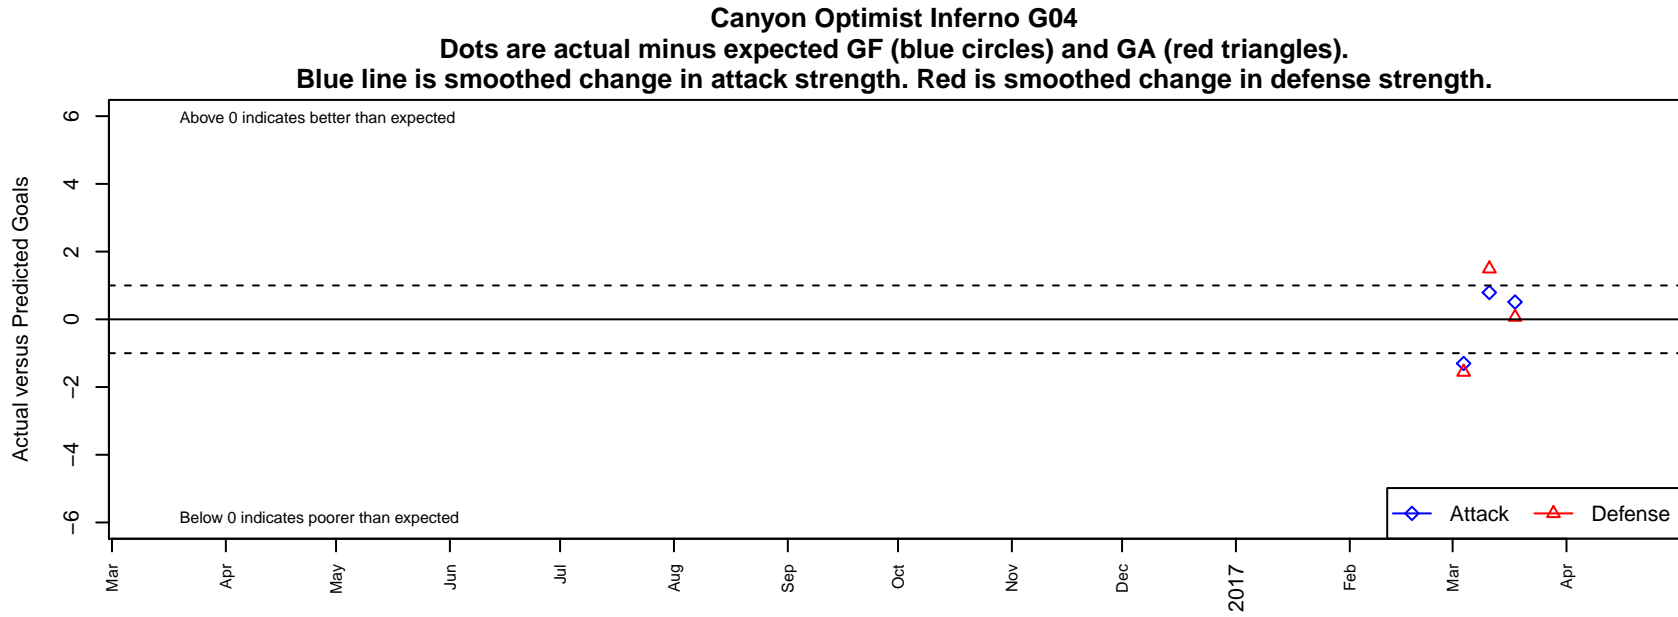

Canyon Optimist Inferno G04

, ID
G04 total strength=851
attack=1.08 defense=1.32
spr league = Spr Idaho D3 U13 Div 2

alt names used:
INFERNO

Venues played:
2016 Spr Idaho D3 U13 Division 2

date	home		away		venue	pred.home	pred.away
2017-03-18	FC Nova Red LW G04	1	Canyon Optimist Inferno G04	2	2016 Spr Idaho D3 U13 Division 2	1.07	1.49
2017-03-11	Canyon Optimist Inferno G04	2	FC Alianza Pegasus G04	0	2016 Spr Idaho D3 U13 Division 2	1.21	1.49
2017-03-04	Canyon Optimist Inferno G04	0	Real Middleton CF Alcoracan G04	2	2016 Spr Idaho D3 U13 Division 2	1.30	0.44